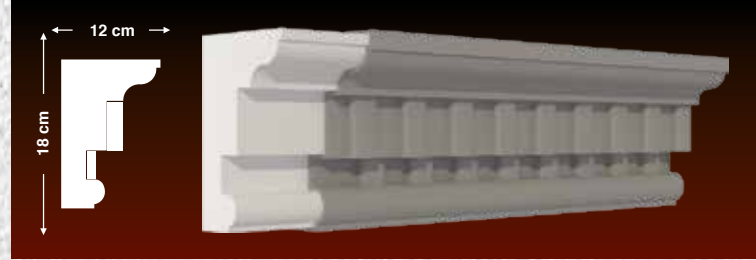

ÜRÜN KODU

HTAÇ 13